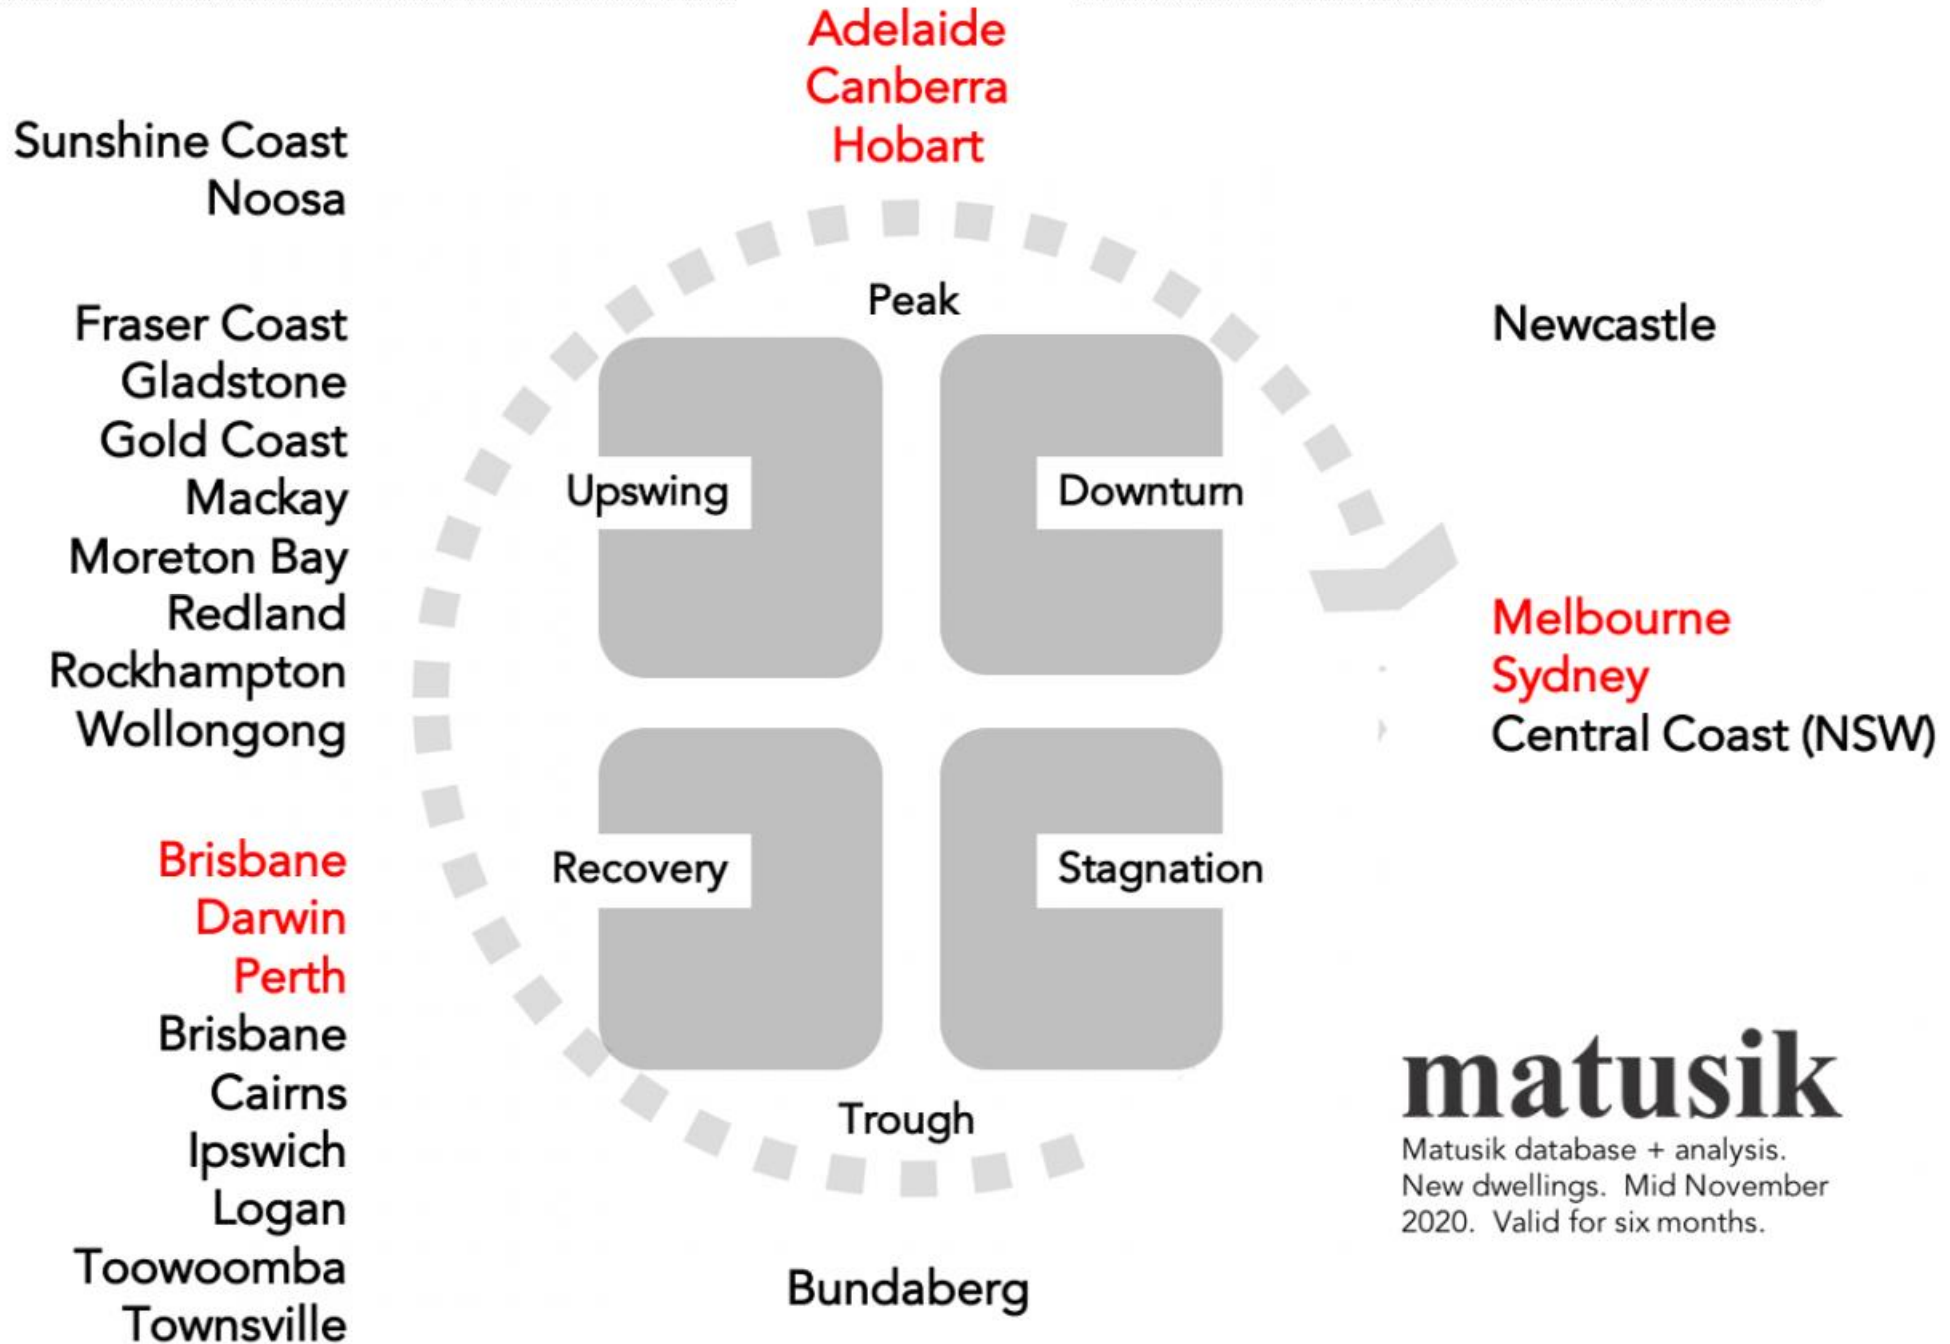

## Matusik Property Clock - **Australian Capitals** and select LGAs

**matusik**

Matusik database + analysis.  
New dwellings. Mid November  
2020. Valid for six months.